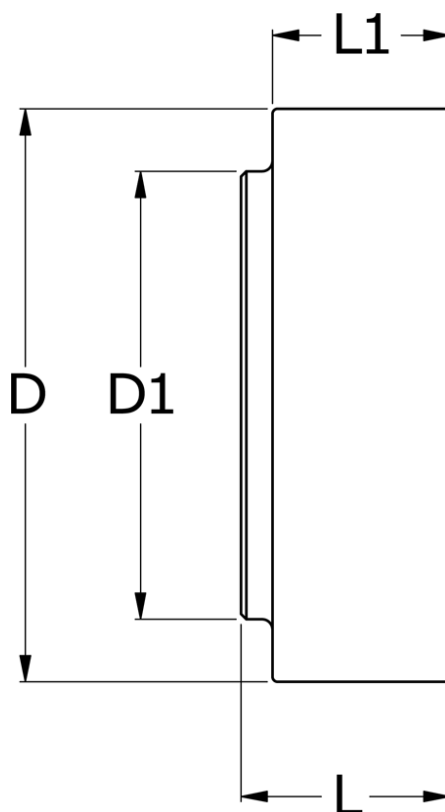

Data Sheet

Article number: 330620001

Description: Coupling N-Eupex str. 200
Part 1 (incl. rubber) without bore

Measures

D	= 200
D1	= 140
L	= 80
L1	= 47
Max bore	= 85
Torque (N m)	= 1340